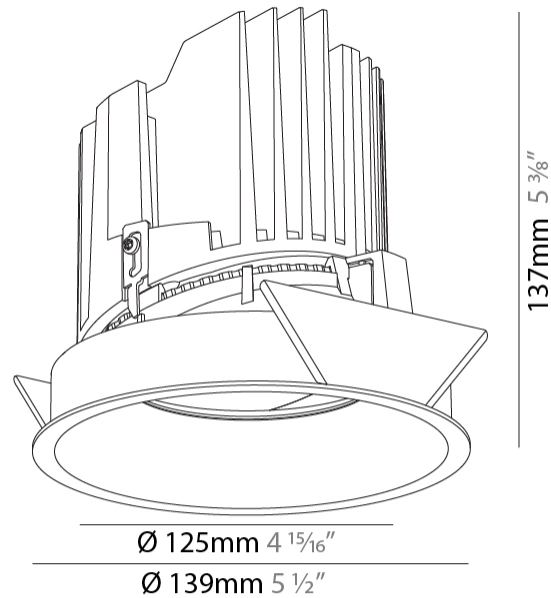

GENERAL

Series: Bioniq
 Subseries: Bioniq Round Semi Adjustable
 Brand: Prolicht
 Division: Architectural
 Mounting Type: Recessed
 Mounting Location: Ceiling
 Subcategory: Downlight

PHYSICAL

Shape: Round
 Diameter (mm): 139
 Diameter (in): 5 1/2
 Height (mm): 137
 Height (in): 5 3/8
 Ceiling Thickness (mm): 10 / 12.5 / 15
 Ceiling Thickness (in): 3/8 or 1/2 or 9/16
 Min. Recessing Depth (mm): 150
 Min. Recessing Depth (in): 5 7/8
 Light Distribution: Adjustable / Downlight
 Weight (kg): 0.856
 Weight (lbs): 1.89
 Fixture Finish: SSR / BKV / CWI / CRY / HAB / UFT / ITA / RUA / FTG / MYG / LOD / PUS / FRO / FUP / KIA / POP / BLS / SPG / MEY / GOH / GUM / CHC / COM / ABZ / JAG / OBR / MOS / ROR
 Fixture Material: Aluminum Die Cast
 Cut-out Measurements: 130mm / 5 1/8"

LED

Number of LEDs: 1
 Color Temperature (°K): 2700 / 3000 / 3500 / 4000
 Max. Delivered Lumen (lm): 2030 / 2080 / 2185 / 2230
 Nominal Lumen (lm): 3210 / 3290 / 3459 / 3530
 CRI: >90 CRI
 Efficiency (%): 0.631
 Lamp Life (hrs): 50000

OPTICAL

Reflector: 20 / 40 / 60
 Adjustability: Rotational 355°; Tilt 10°

RATINGS AND CERTIFICATIONS

Certified By: Certified for North American Standards
 IP rating: IP20

BIONIQ ROUND SEMI ADJUSTABLE RECESSED